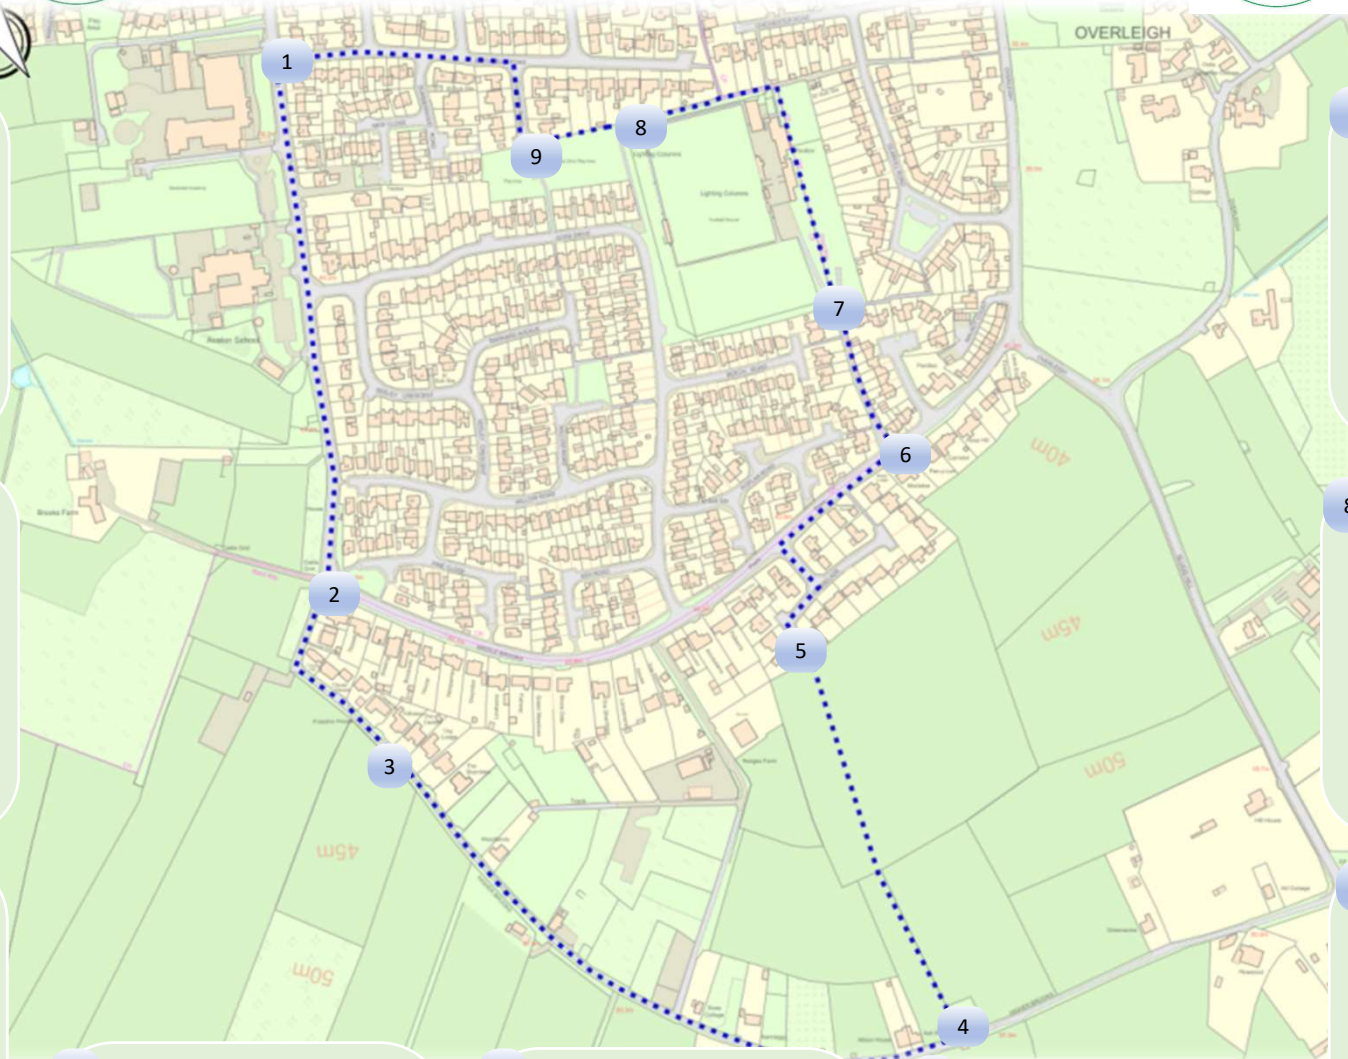

Higher Brooks Loop from Brookside School

START

FINISH

1

From Brookside School, head south along Brooks Road

2

At the top of Brooks Road, cross over towards Higher Brooks

3

Continue up Higher Brooks

4

Just past the brow of the hill, turn left through the gate

5

Walk down through the fields and through the gate at the bottom

6

Walk out to Middle Brooks, turn right and cross over towards the Football Club

9

Walk out onto Eglington Road, turn left onto Smithfield Road and back to the school

8

Turn left through the gate, and carry on until reaching the park

7

Walk through the field to the right of the club house

2.5 km
30 minutes

Easy walking terrain