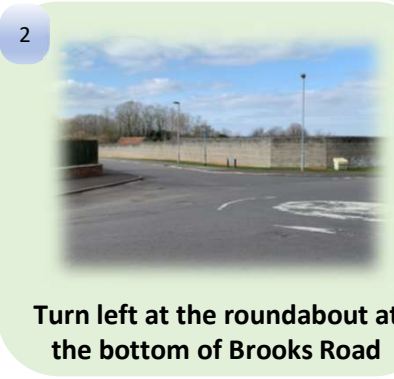

Peck Mill Loop from Brookside School

START

FINISH

2.7 km
40 minutes

Moderate walking terrain