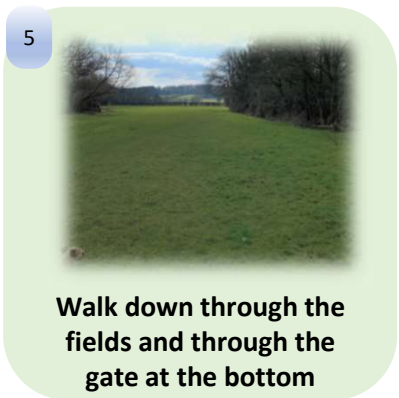

Peck Mill Loop from Brookside School

START

FINISH

2.7 km
40 minutes

Moderate walking terrain