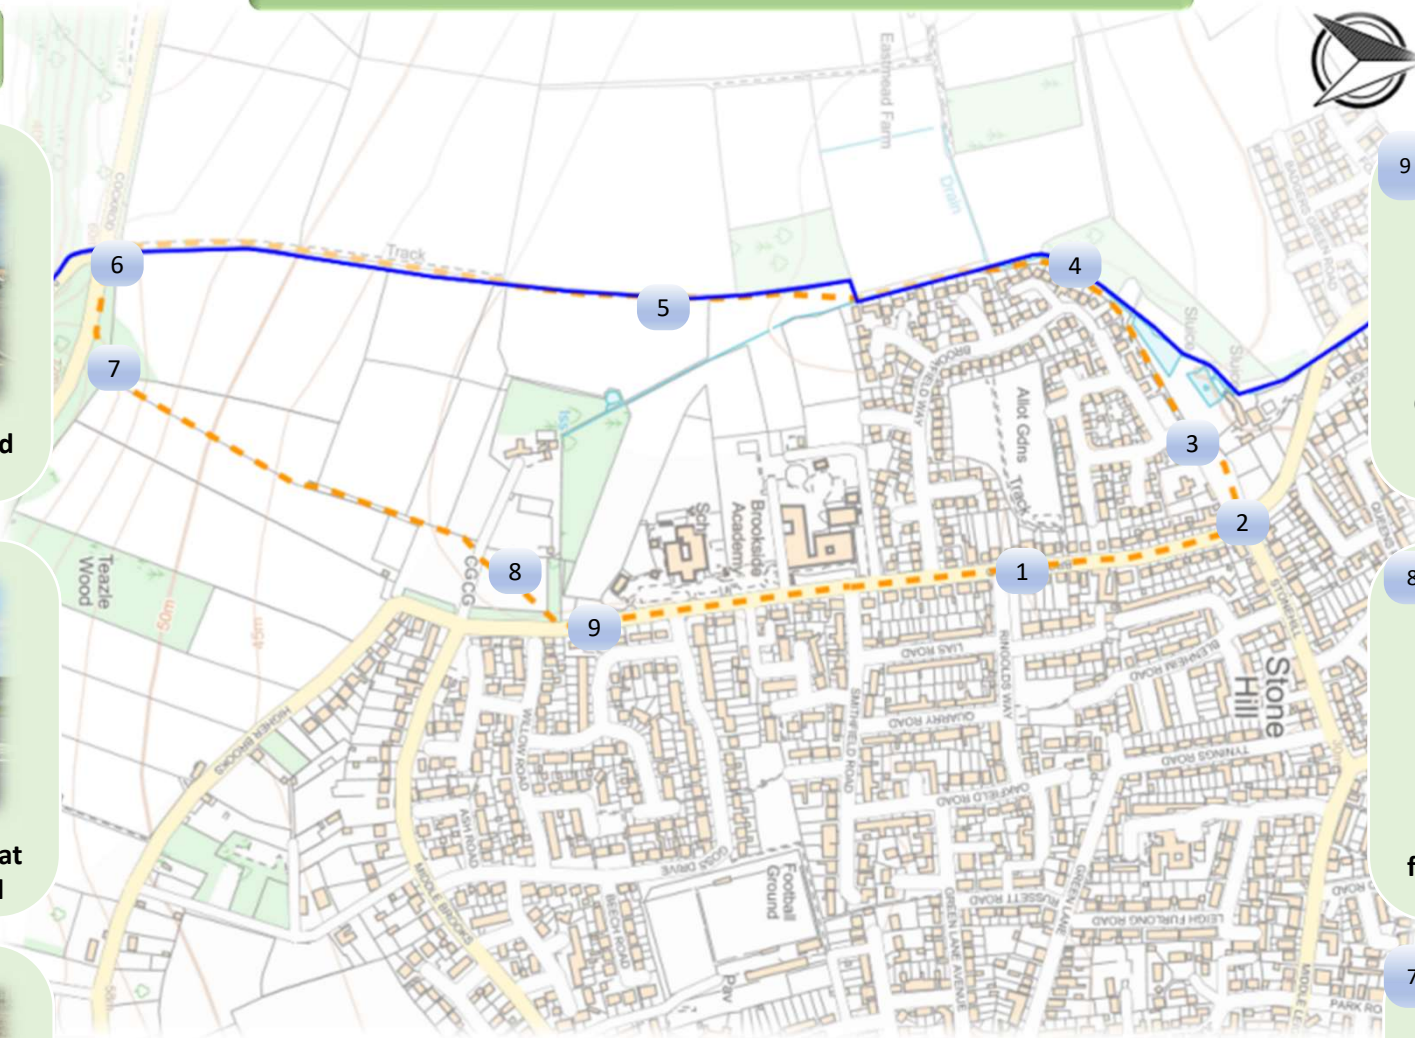

Peck Mill Loop from Brookside School

START

FINISH

2.7 km
40 minutes

Moderate walking terrain