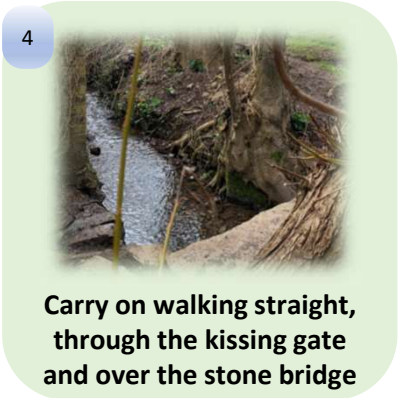

Peck Mill Loop from Brookside School

START

FINISH

2.7 km
40 minutes

Moderate walking terrain