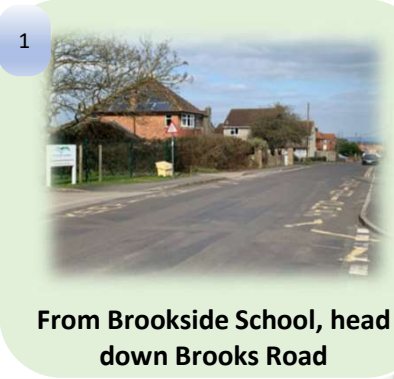

Peck Mill Loop from Brookside School

START

FINISH

2.7 km
40 minutes

Moderate walking terrain